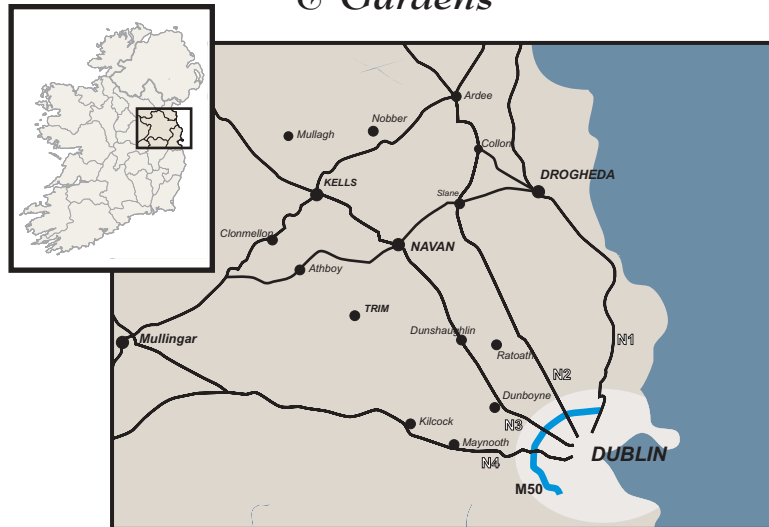

Knockabbey Castle & Gardens

DIRECTIONS

From Ardee:

At the roundabout north of Ardee take the Tallanstown road. Go through Tallanstown and after 2 km it will be signposted.

From Drogheda:

Take the N2 to Ardee and follow the above directions

From Dundalk:

Take the road to Ardee and follow the above directions.

From Carrickmacross:

Take the Ardee road and after 10 km turn left at the sign for Knockabbey Castle. Follow the signposts.