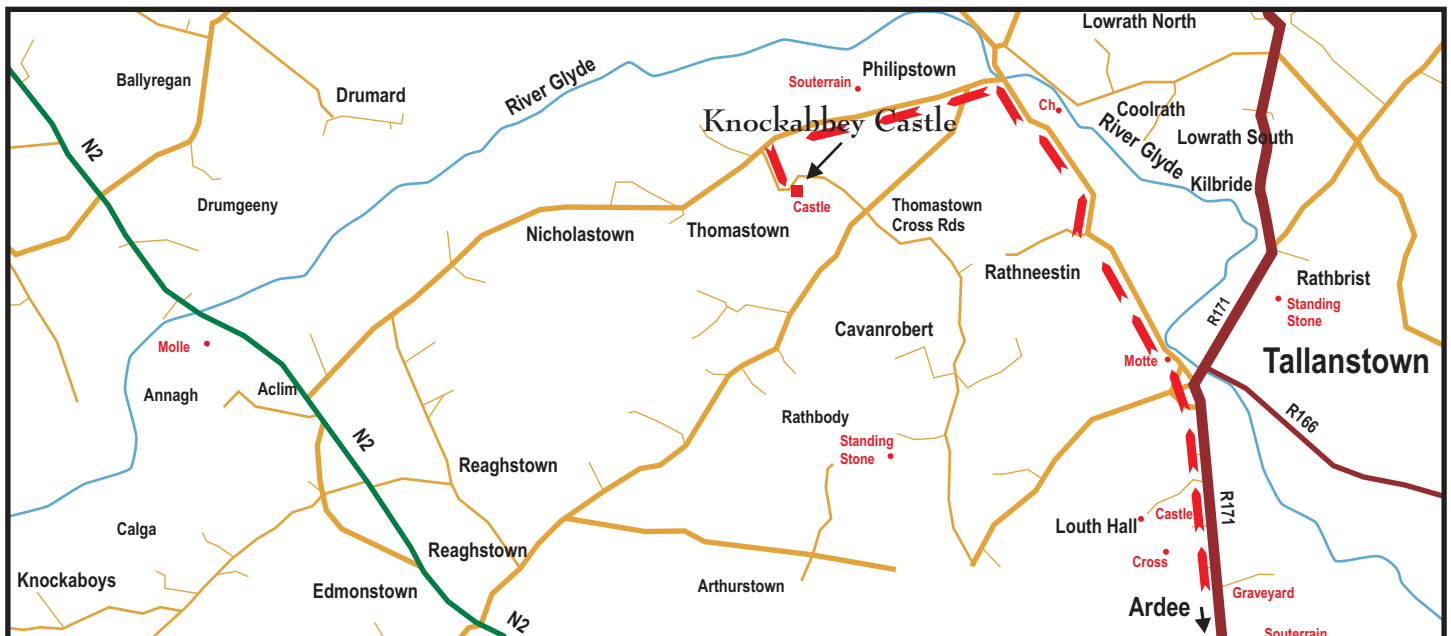

Knockabbey Castle & Gardens

DIRECTIONS

From Ardee:

At the roundabout north of Ardee take the Tallanstown road. Go through Tallanstown and after 2 km it will be signposted.

From Drogheda:

Take the N2 to Ardee and follow the above directions

From Dundalk:

Take the road to Ardee and follow the above directions.

From Carrickmacross:

Take the Ardee road and after 10 km turn left at the sign for Knockabbey Castle. Follow the signposts.